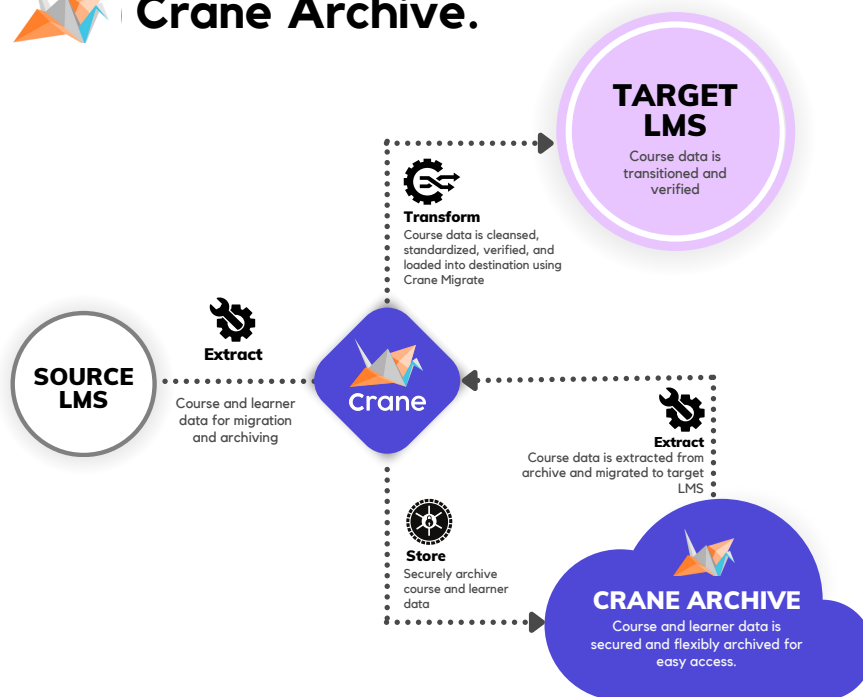

Crane Archive.

Course and learner data that can be archived includes:

- Syllabus
- Modules
- Pages
- Announcements
- Rubrics
- Files
- LTI
- Enrollment Information
- Student Submissions
- Discussions & Replies
- File Attachments
- Assignments
- Quizzes
- Feedback
- Gradebook